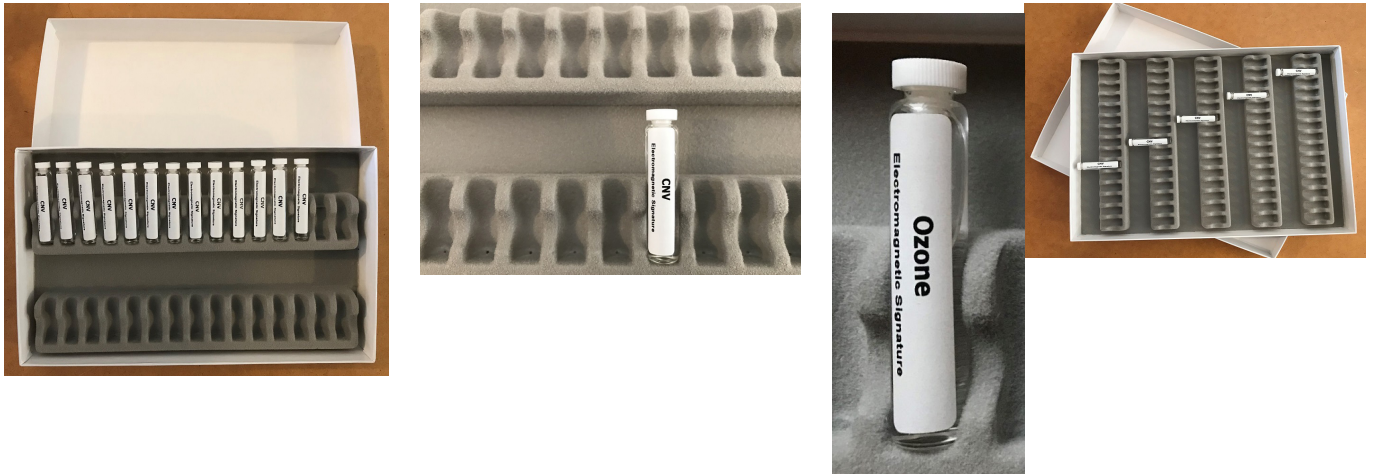

The new vials & boxes

The old vials & boxes