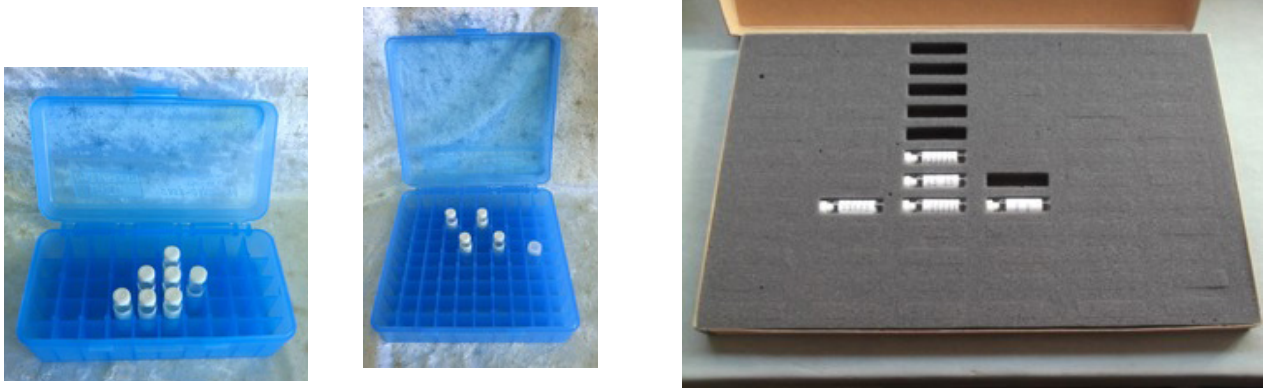

The new vials & boxes

The old vials & boxes

Other things to Note:

* If you have any questions before making your order please email us at: orders@kinesiologyshop.com

* If any kit is out of stock, and you wish to be notified of availability please hit the 'notify me' button on the webpage for that product, or email us with any queries.

* If you would like to consider another developing range of test kits, which are manufactured in Australia, please go to our test kit category and choose the sub category called 'Kinesiology Test Kits (or click the link below). These are worth investigating. But of course one enters into further vial sizes and different boxes again. See picture below.

Kinesiology Test Kit Range

<https://www.kinesiologyshop.com/kinesiology-test-kits/>